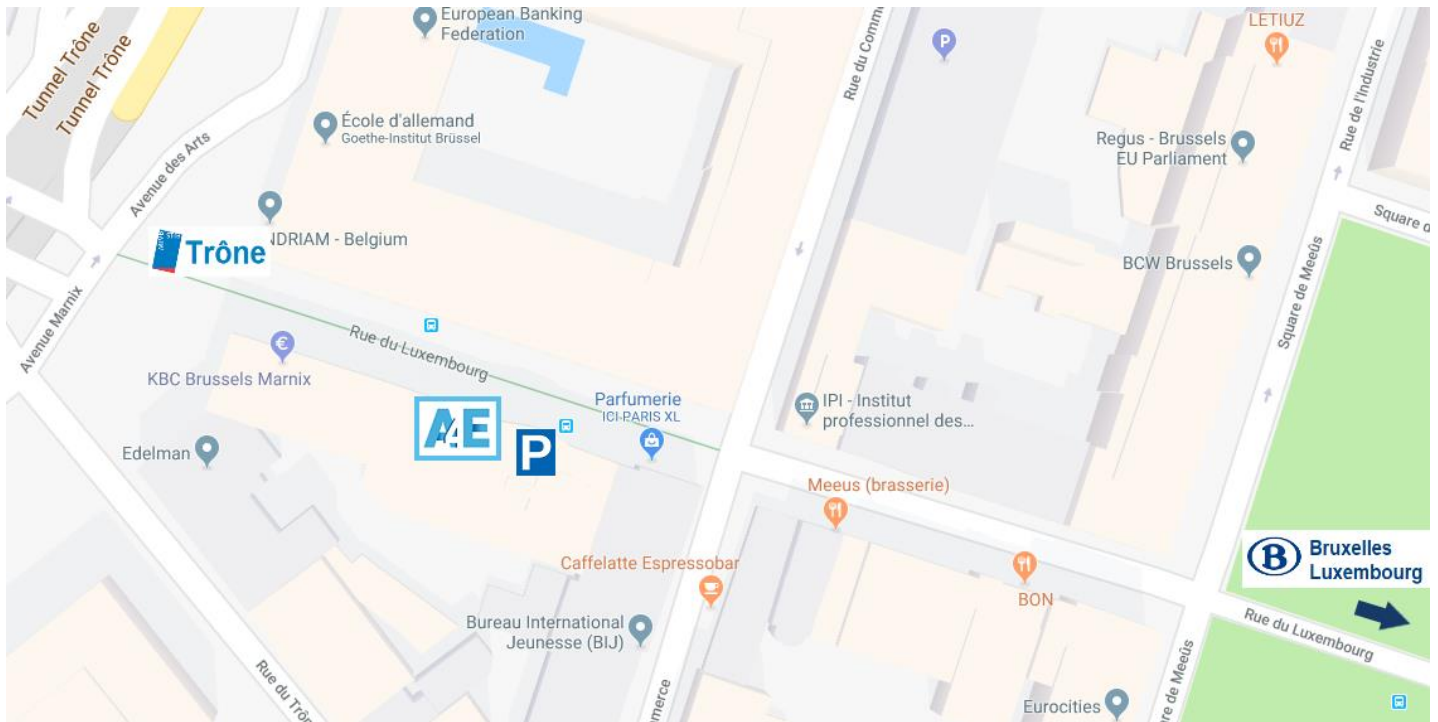

Welcome to the A4E office

Nordic House
Rue du Luxembourg 3
1000 Brussels

A parking spot can be made available upon request. Reception desk: (+32) 2 502 54 97.

Please note that Uber drivers are not allowed to park in the street. We advise that you take public transportation or a taxi from our office.

Train station: **Bruxelles-Luxembourg**

Metro and bus stop: **Trône**

Taxis: (+32) 2 349 49 49